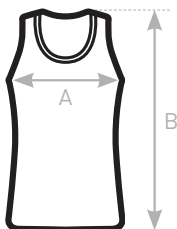

SIZES [CM]

B&C EXACT MOVE TM 201	XS	S	M	L	XL	2XL	3XL
A HALF CHEST	-	49	52	55	58	61	-
B BODY LENGTH	-	69	71	73	75	77	-