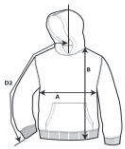

18500B

Heavy Blend Youth Hooded Sweatshirt

DETAILS

| | |
|-------------------|---|
| Weight | 271.0 G/SqM (White 257 G/SqM) |
| Content | 50% Cotton, 50% Polyester |
| Features | Air jet yarn = softer feel and reduced pilling Twin-lined hood <i>In transition to tearaway label</i> Twin needle stitching at shoulder, armhole, neck, waistband and cuffs Pouch pocket 1 x 1 rib with spandex Quarter-turned to eliminate center crease CPSIA Tracking Label Compliant |
| Sizes | XS-XL |
| Case Packs | XS - XL 24 PIECES |
| Colours | 21 |
| SKU's | 105 |

SPECIFICATIONS

| Centimeters | Tol- | Tol+ | XS | S | M | L | XL |
|---|-------|-------|--------|--------|--------|--------|--------|
| Chest (A) | 2.540 | 2.540 | 40.640 | 43.180 | 45.720 | 48.260 | 50.800 |
| Length from HPS (B) | 2.540 | 2.540 | 50.165 | 53.975 | 57.150 | 60.960 | 64.770 |
| Sleeve length (Center back) (D2) | 2.540 | 2.540 | 59.690 | 67.310 | 70.485 | 76.835 | 83.820 |
| Inches | Tol- | Tol+ | XS | S | M | L | XL |
| Chest (A) | 1.000 | 1.000 | 16.000 | 17.000 | 18.000 | 19.000 | 20.000 |
| Length from HPS (B) | 1.000 | 1.000 | 19.750 | 21.250 | 22.500 | 24.000 | 25.500 |
| Sleeve length (Center back) (D2) | 1.000 | 1.000 | 23.500 | 26.500 | 27.750 | 30.250 | 33.000 |