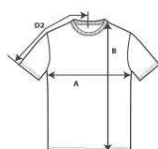

2000

Ultra Cotton Adult T-Shirt

DETAILS

Weight	203.0 G/SqM (White 193.0 G/SqM)
Content	100% Cotton
Features	Classic fit Seamless twin needle 2.3 cms collar Taped neck and shoulders Tear away label Twin needle sleeve and bottom hems Quarter-turned to eliminate center crease
Sizes	S-5XL
Case Packs	S - 2XL 72 PIECES 3XL 36 PIECES 4XL - 5XL 12 PIECES
Colours	54
SKU's	297

SPECIFICATIONS

	ToI-	ToI+	S	M	L	XL	2XL	3XL	4XL	5XL
Centimeters										
Chest (A)	2.540	2.540	45.720	50.800	55.880	60.960	66.040	71.120	76.200	81.280
Length from HPS (B)	2.540	2.540	71.120	73.660	76.200	78.740	81.280	83.820	86.360	88.900
Sleeve length (Center back) (D2)	1.905	1.905	39.700	43.180	46.990	50.800	54.610	58.115	61.595	64.465
Inches										
Chest (A)	1.000	1.000	18.000	20.000	22.000	24.000	26.000	28.000	30.000	32.000
Length from HPS (B)	1.000	1.000	28.000	29.000	30.000	31.000	32.000	33.000	34.000	35.000
Sleeve length (Center back) (D2)	0.750	0.750	15.630	17.000	18.500	20.000	21.500	22.880	24.250	25.380