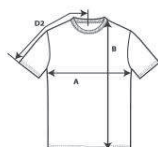

46000

Performance Adult Core T-Shirt

DETAILS

Weight	159.0 G/SqM (White 156.0 G/SqM)
Content	100% Filament polyester
Features	Active fit Sideseamed Wicking properties Anti-microbial properties Snag resistant Seamed single needle 1.9 cm collar Tearaway label Twin needle sleeve and bottom hems
Sizes	S-3XL
Case Packs	S - 3XL 36 PIECES
Colours	20
SKU's	120

SPECIFICATIONS

Inches	Tol-	Tol+	S	M	L	XL	2XL	3XL
Chest (A)	0.750	0.750	18.000	20.000	22.000	24.000	26.000	28.000
Length from HPS (B)	1.000	1.000	28.000	29.000	30.000	31.000	32.000	33.000
Sleeve length	0.750	0.750	16.750	18.000	19.250	20.500	21.750	23.000
(Center back to incl.cuffs) (D2)								