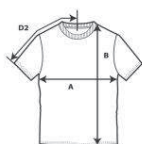

5000B

Heavy Cotton Youth T-Shirt

DETAILS

Weight	180.0 G/SqM (White 170.0 G/SqM)
Content	100% Cotton
Features	Seamless twin needle 1.9 cm collar Taped neck and shoulders Tearaway label Twin needle sleeve and bottom hems Quarter-turned to eliminate center crease CPSIA Tracking Label Compliant
Sizes	XS-XL
Case Packs	XS - XL 72 PIECES
Colours	33
SKU's	165

SPECIFICATIONS

Centimeters	Tol-	Tol+	XS	S	M	L	XL
Chest (A)	2.540	2.540	40.640	43.180	45.720	48.260	50.800
Length from HPS (B)	2.540	2.540	52.070	55.880	59.690	63.500	67.310
Sleeve length (Center back) (D2)	1.905	1.905	34.290	36.830	39.370	41.910	44.450
Inches	Tol-	Tol+	XS	S	M	L	XL
Chest (A)	1.000	1.000	16.000	17.000	18.000	19.000	20.000
Length from HPS (B)	1.000	1.000	20.500	22.000	23.500	25.000	26.500
Sleeve length (Center back) (D2)	0.750	0.750	13.500	14.500	15.500	16.500	17.500