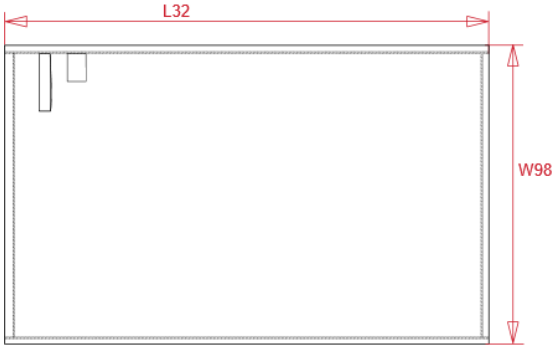

KARIBAN

REFERENCE : K106

SIZES : U

COMPOSITION :

Main fabric : Polyester / Polyamide microfiber fleece 80/20 -
220 80%polyester / 20%polyamide

WEIGHT :

Main fabric : 220 gsm

ARTICLE WEIGHT :

270 gr/pc

DESCRIPTION
Français : Serviette microfibre ultra douce
English : Ultra-soft microfibre towel
Nederlands : Ultra soft microfibre towel
Deutsch : Super weiches Handtuch aus Mikrofaser
Español : Toalla ultrasuave de microfibra
Italiano : Asciugamano microfibra ultra morbido
Português : Toalha em microfibra muito suave

COLORS	PANTONE SERIGRAPHIE
Off white / Dark grey	7527C / 447C
Fuchsia / Navy	7425C / 296C
Dark grey / Orange	447C / 1585C

MEASUREMENT	
Description	U
L32 Longueur serviette / Towel length	130
W98 Largeur serviette / Towel width	80

CARE LABEL				

PACKING	
Box	50 pcs / box U => L:60cm W:40cm H:40cm GW:15.38kg NW:14kg