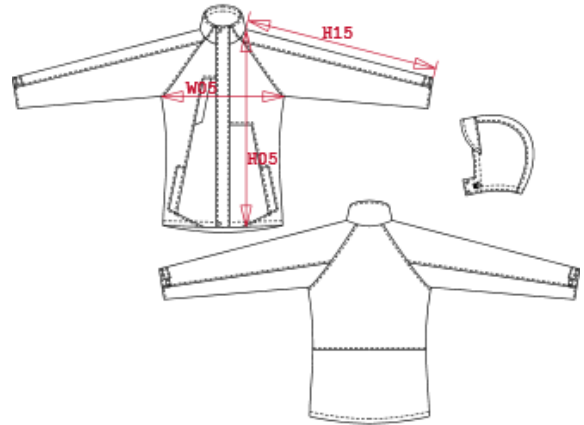

KARIBAN

REFERENCE : K657

SIZES : XS_S_M_L_XL_XXL_3XL_4XL

COMPOSITION :

Main fabric : Polyester 190T PVC coating - 245 100%polyester
 Lining 2 : Mesh 80 For inner body lining and hood 100% polyester
 Fabric 1 : Polar fleece 280 For inner polar fleece jacket 100% polyester
 Lining 2 : Lining 210T For jacket sleeve lining and polarfleece jacket sleeve lining 100%polyester

WEIGHT :

Main fabric : 245 gsm
 Lining 2 : 80 gsm
 Fabric 1 : 280 gsm
 Lining 2 : 60 gsm

FABRIC CONSTRUCTION AND FINISHING :

Full taped seams Waterproof 4000 MM

ARTICLE WEIGHT :

1746 gr/pc

DESCRIPTION	
Français :	Parka 3 en 1
English :	3 in 1 parka jacket
Nederlands :	Parka 3 in 1
Deutsch :	3 in 1 Parka
Español :	Parka 3 en 1
Italiano :	Parka 3 in 1
Português :	Parka 3 em 1

COLORS	PANTONE SERIGRAPHIE
Navy	296C
Black	Black

MEASUREMENT									
Description	XS	S	M	L	XL	2XL	3XL	4XL	
H05 Hauteur totale devant / Front total height	76,25	78,75	81,25	83,25	85,25	87,25	89,25	92	
W05 1/2 largeur poitrine / 1/2 chest width	54	58	62	65	68	71	74	78	
H15 Longueur manche / Sleeve length	76,75	80	83,25	86	88,75	91,50	94,25	97,50	

CARE LABEL				

PACKING	
Box	10 pcs / box XS => L:60cm W:40cm H:40cm GW:15.15kg NW:14.00kg S => L:60cm W:40cm H:40cm GW:16.25kg NW:15.00kg M => L:60cm W:40cm H:40cm GW:16.65kg NW:15.50kg L => L:64cm W:40cm H:40cm GW:16.75kg NW:16.00kg XL => L:64cm W:40cm H:40cm GW:18.65kg NW:17.00kg XXL => L:66cm W:42cm H:40cm GW:19.65kg NW:18.00kg 3XL => L:66cm W:42cm H:40cm GW:20.10kg NW:18.50kg 4XL=> L:68cm W:44cm H:40cm GW:21.90kg NW:20.00kg